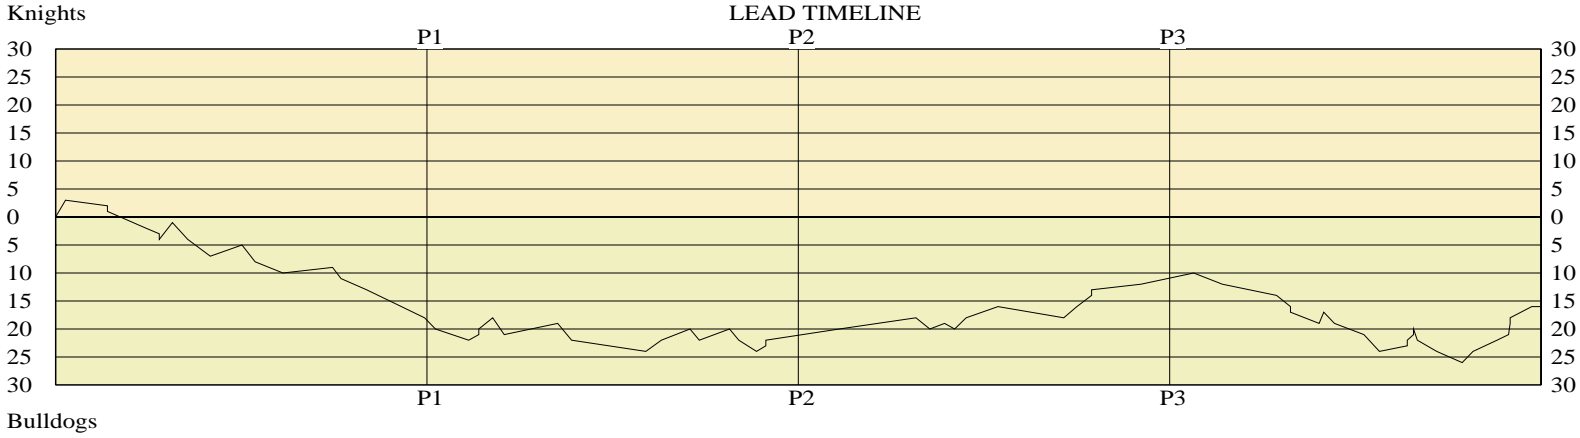

Largest Lead LCATH 46 HOLM 72 (26 pts) Lead Changes 1 Number of Ties 0