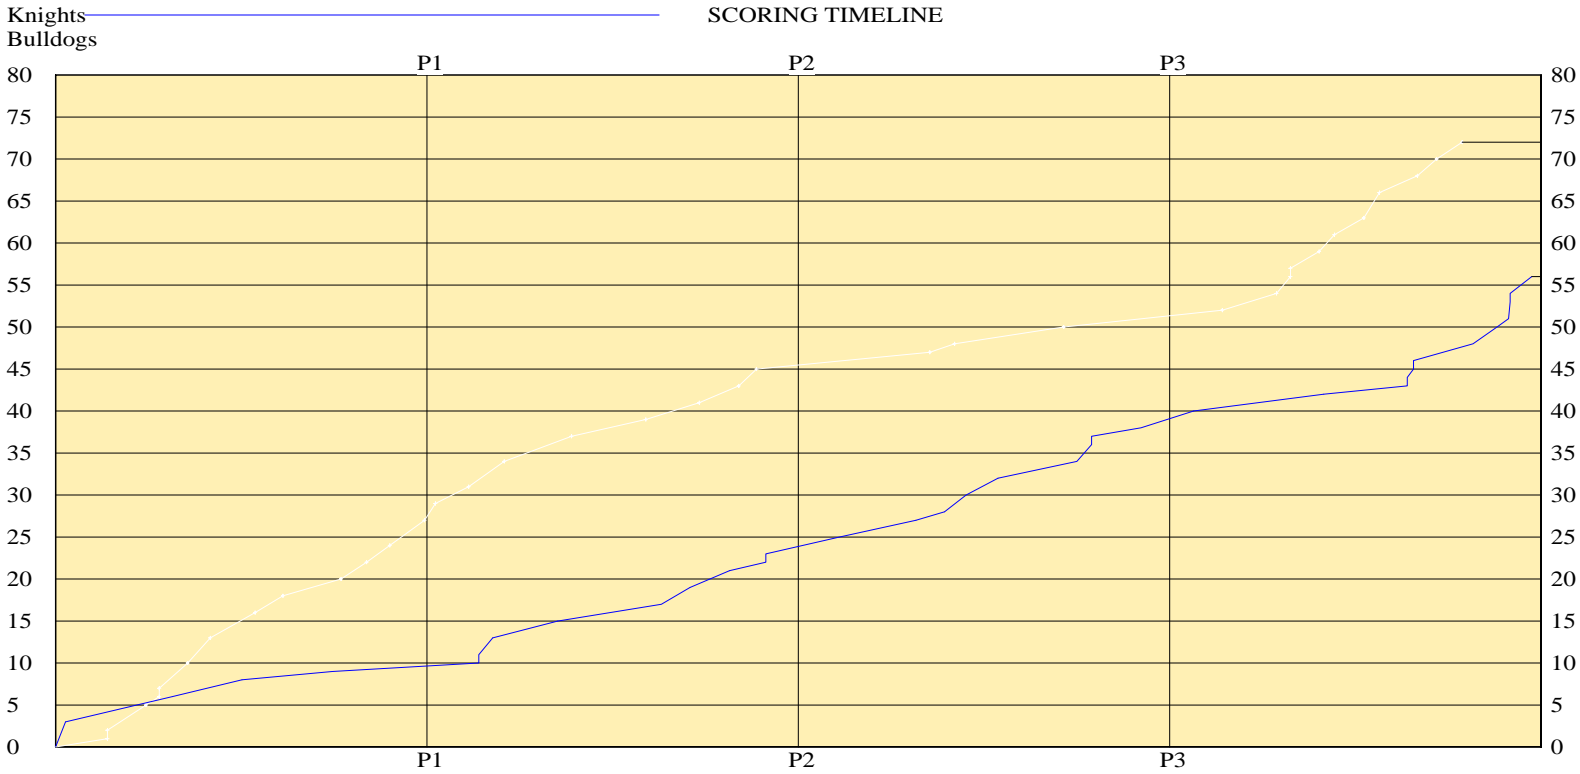

Largest Lead LCATH 46 HOLM 72 (26 pts) Lead Changes 1 Number of Ties 0