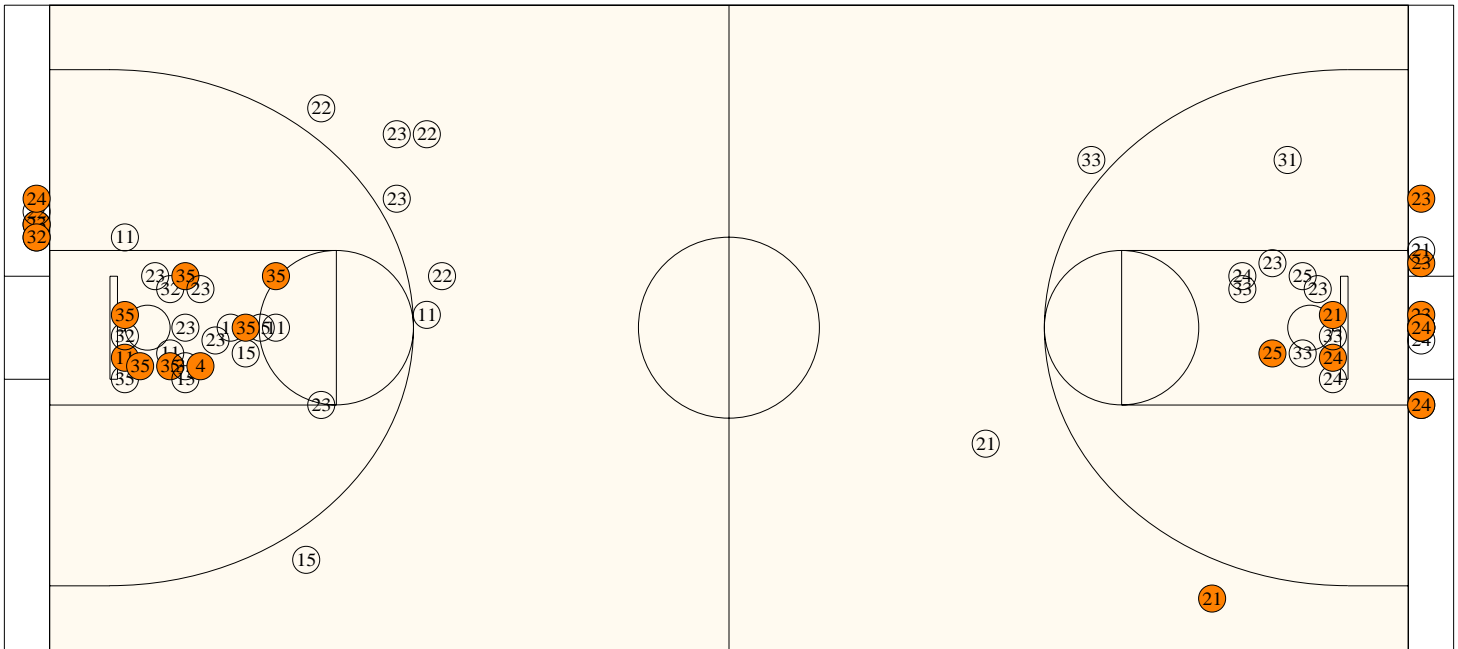

SECOND HALF

Lexington Catholic

2FG 12/30 (40.0%)	24	Pts/Shot 0.75
3FG 0/7 (0.00%)	0	2nd Eff Pts 11
TFG 12/37 (32.4%)		Pts off TO's 18
FT 9/15 (60.0%)	9	3Pt Eff -26.7
Scoring Distribution: 2FG 72.7% 3FG 0.0% FT 27.3%		

Holmes

2FG 11/23 (47.8%)	22	Pts/Shot 0.96
3FG 1/3 (33.3%)	3	2nd Eff Pts 4
TFG 12/26 (46.2%)		Pts off TO's 8
FT 2/5 (40.0%)	2	3Pt Eff +1.4
Scoring Distribution: 2FG 81.5% 3FG 11.1% FT 7.4%