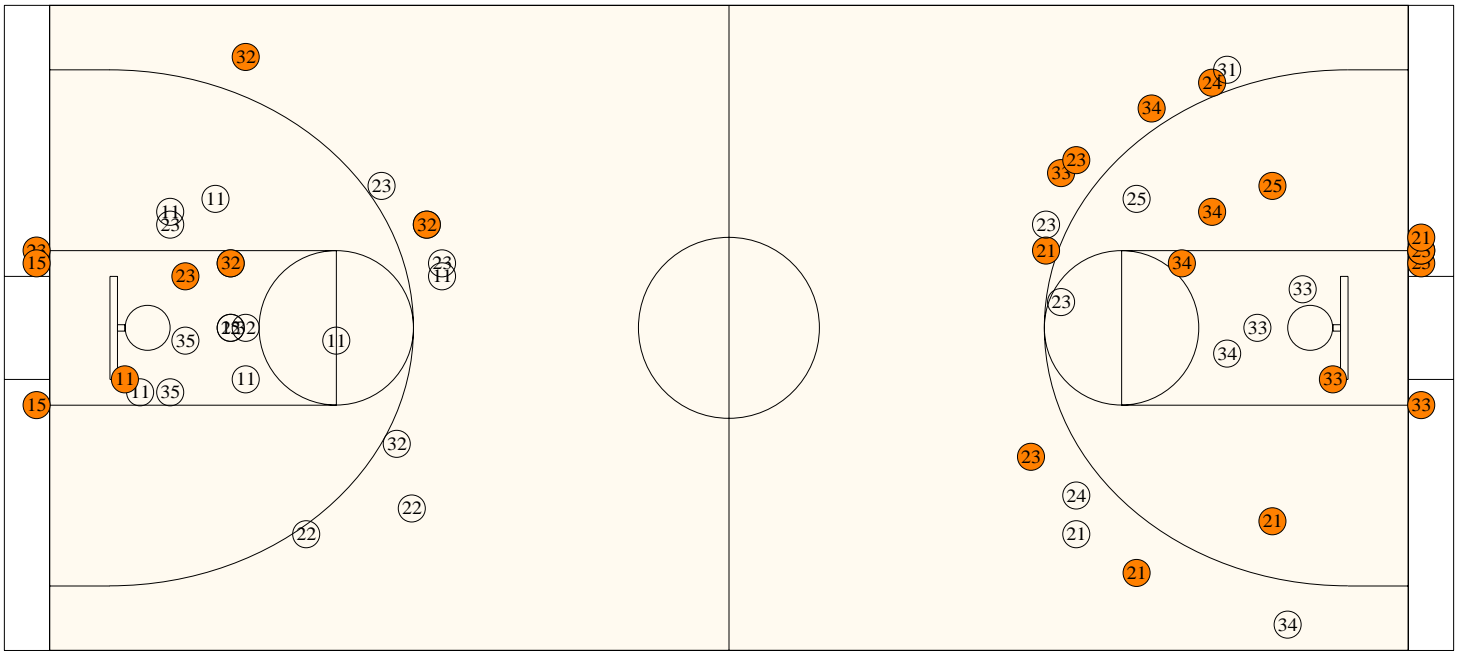

FIRST HALF

Lexington Catholic

Shooting	Pts	Pts
2FG 6/18 (33.3%)	12	Pts/Shot 0.77
3FG 2/9 (22.2%)	6	2nd Eff Pts 4
TFG 8/27 (29.6%)		Pts off TO's 6
FT 5/6 (83.3%)	5	3Pt Eff -0.0
Scoring Distribution: 2FG 52.2% 3FG 26.1% FT 21.7%		

Holmes

Shooting	Pts	Pts
2FG 10/15 (66.7%)	20	Pts/Shot 1.55
3FG 7/12 (58.3%)	21	2nd Eff Pts 2
TFG 17/27 (63.0%)		Pts off TO's 4
FT 4/4 (100%)	4	3Pt Eff +13.9
Scoring Distribution: 2FG 44.4% 3FG 46.7% FT 8.9%